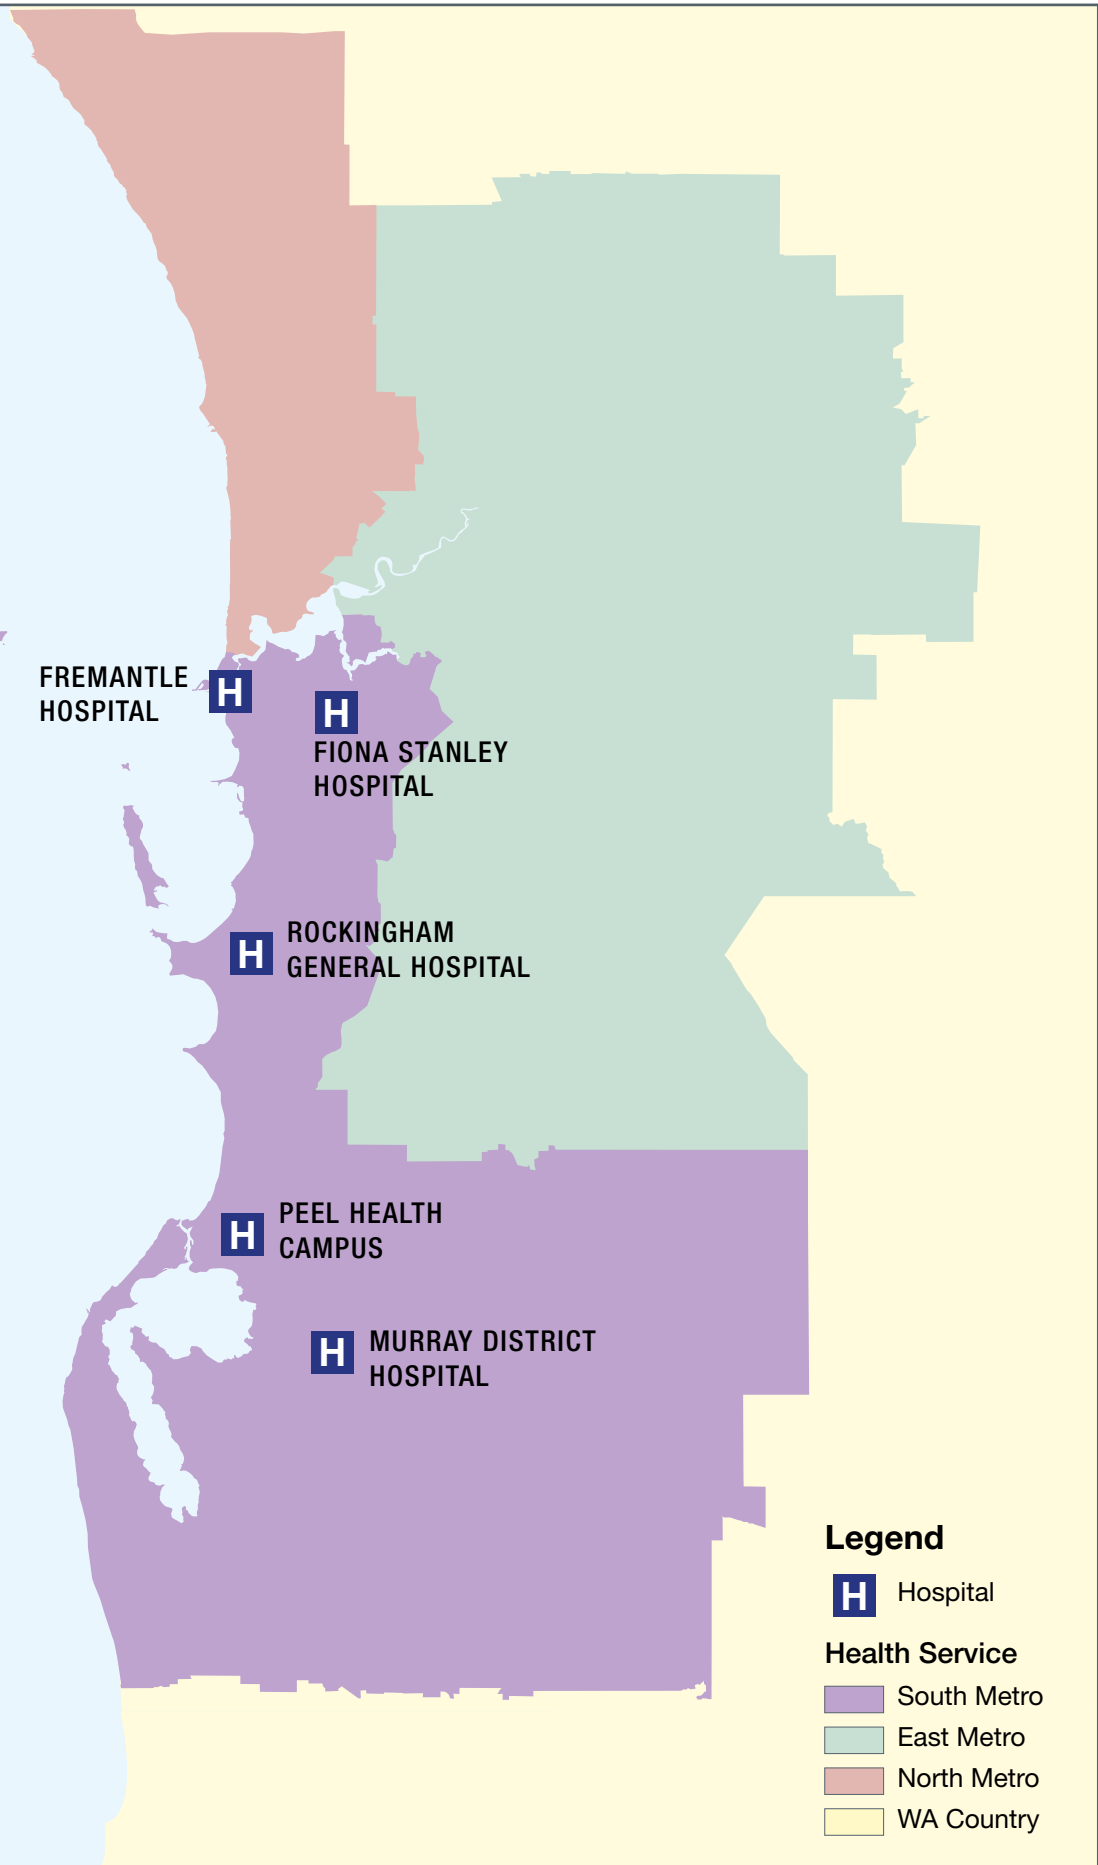

Legend

H Hospital

Health Service

- South Metro
- East Metro
- North Metro
- WA Country

South Metropolitan Health Service